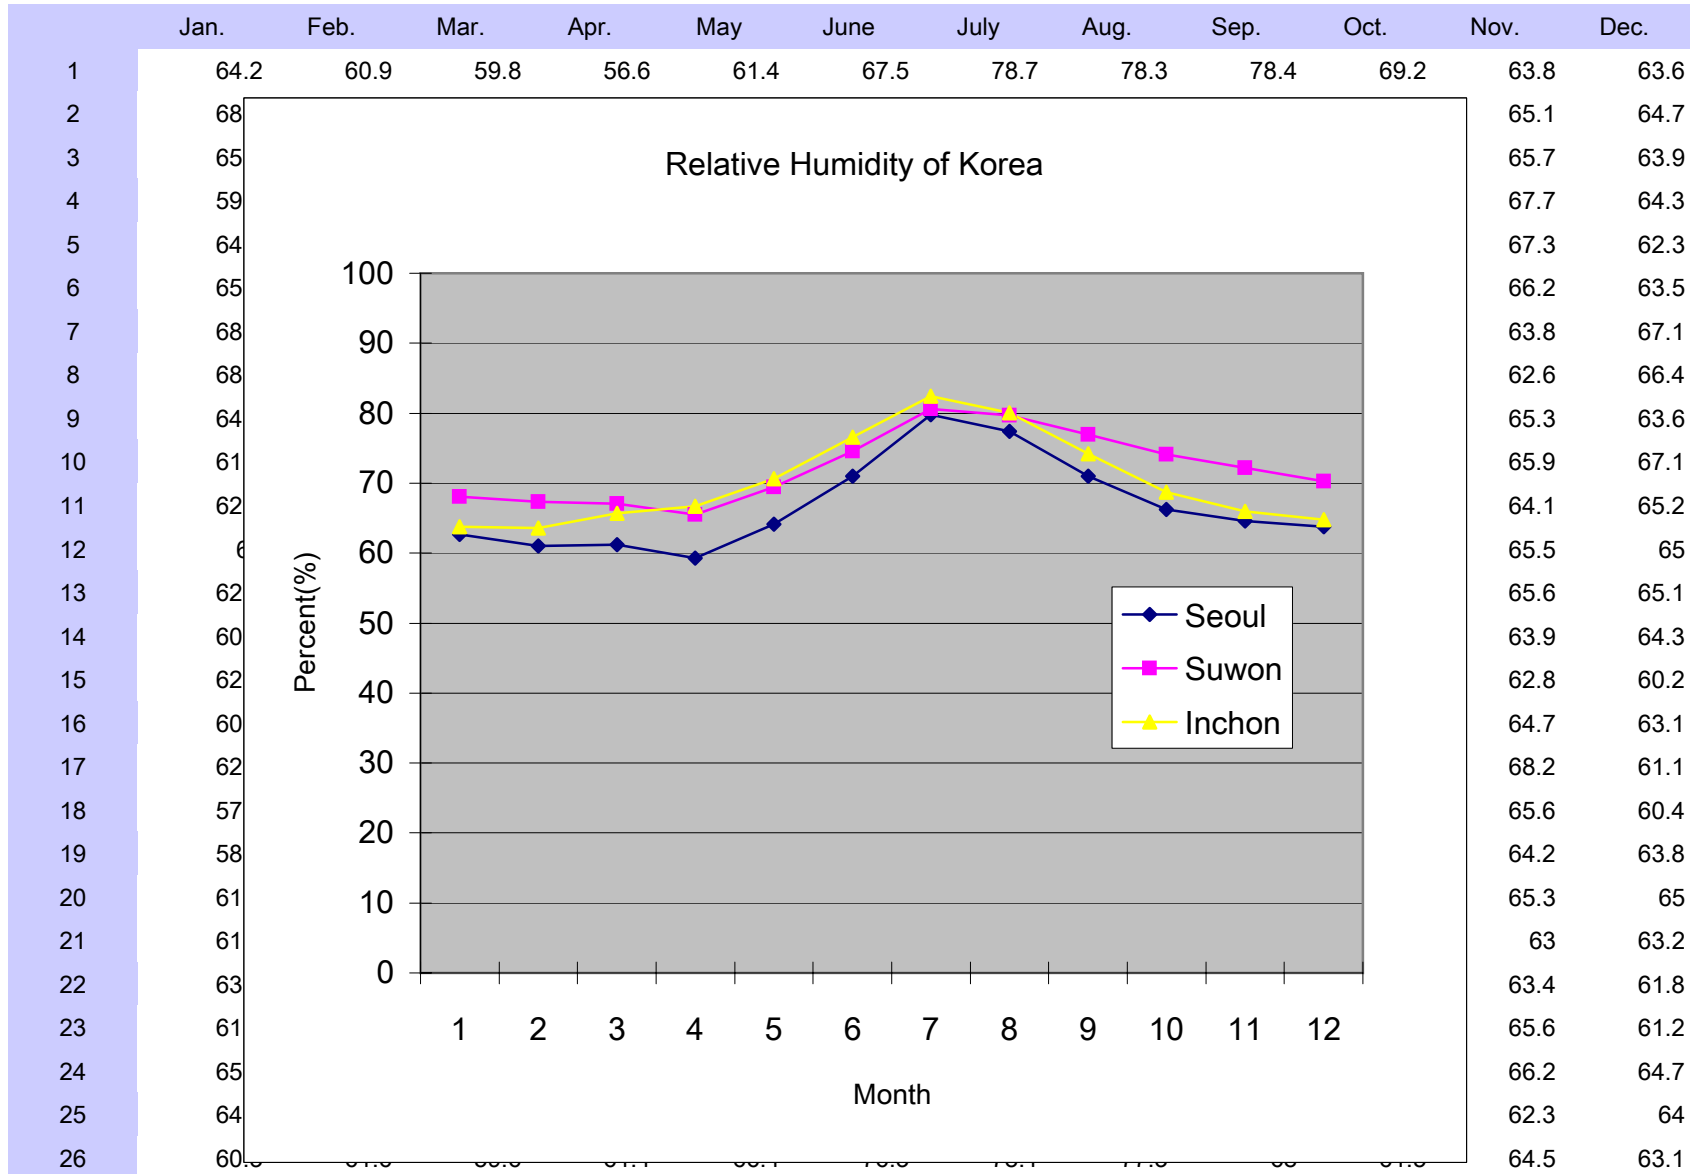

# Relative Humidity of Korea - (Source : Korea Meteorological Administration)

INF / GR / PS / 142

Seoul

27	60.1	58	61.7	61.6	63.7	76.9	79.9	78.6	65.9	66	61.3	64.9
28	56.4	62	60.3	68	64	75.6	80.6	76.9	67	66.7	60.7	63.3
29	61.8	62.2	60.3	62	68	77.9	80.2	77.9	67.6	65.1	64.2	63
30	58.9		59.3	63.1	63.7	78.2	80	77.4	68.7	64.6	62.7	64.4
31	63.1		58.1		65.1		77.3	79.9		65		65.5
Average	62.7	61	61.2	59.3	64.1	71	79.8	77.4	71	66.2	64.6	63.8