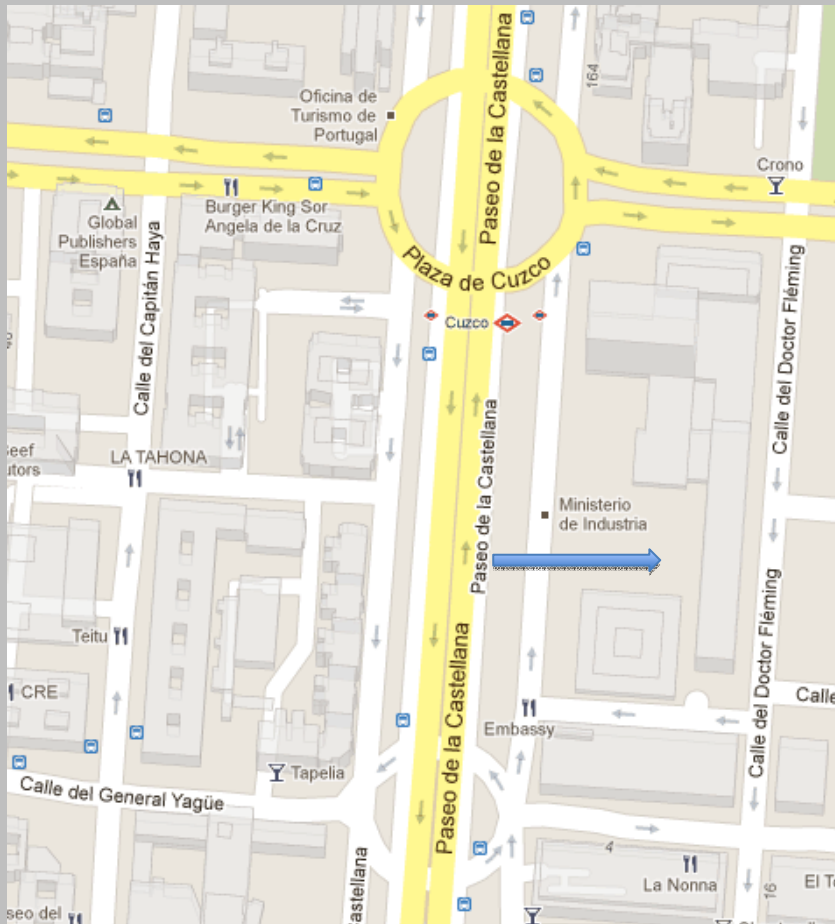

# Meeting location:

Ministerio de Industria Turismo y Comercio.  
Paseo de la castellana 160. Madrid

# TRANSPORT FROM/ TO AIRPORT

- Transport from/to airport.

Best option is the underground. Take line 8 “Nuevos ministerios” from:

- Airport terminal 4: level -1
- Airport terminals 1,2,3: terminal 2 level 1

Direction Nuevos Ministerios from airport – Madrid Barajas from the city

Please check:

[Airport transport information](#)

[Madrid underground info](#)

# TRANSPORT TO MEETING LOCATION

- **BY TAXI.**

Ministerio de industria Turismo y Comercio.

Paseo de la castellana 160.

- **BY METRO.**

Nearest metro station: Cuzco.