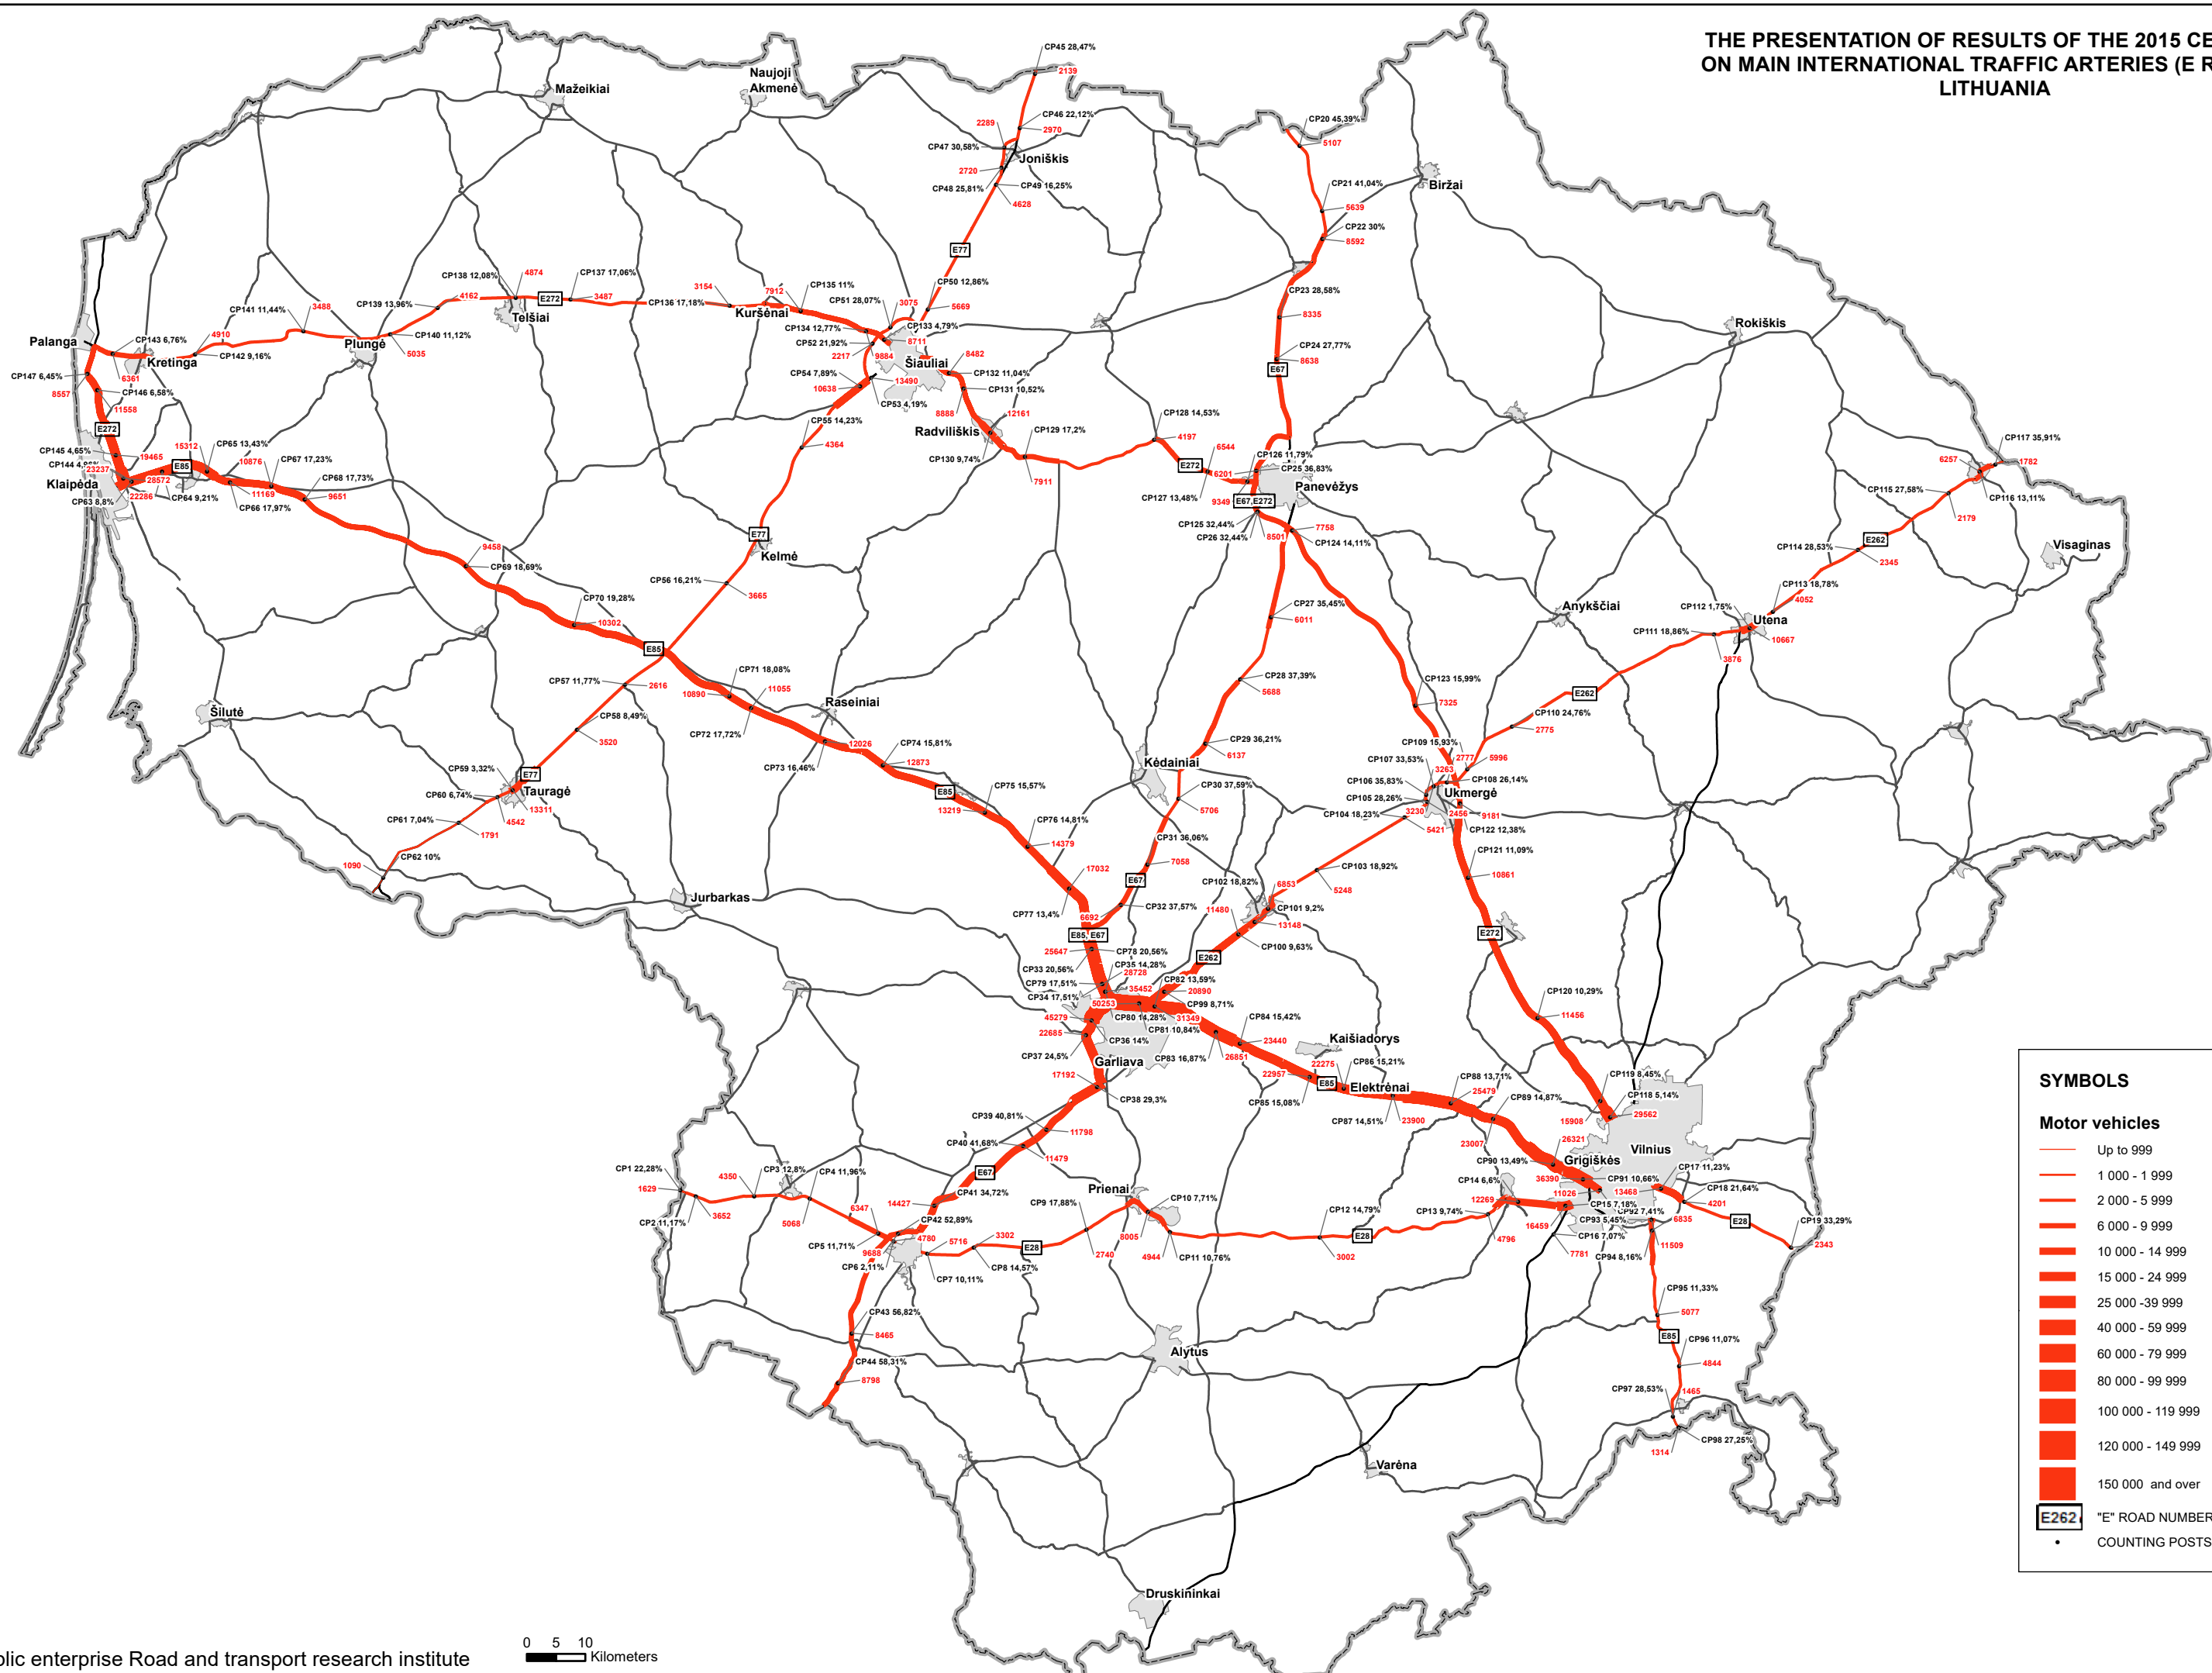

THE PRESENTATION OF RESULTS OF THE 2015 CENSUS
ON MAIN INTERNATIONAL TRAFFIC ARTERIES (E ROADS).
LITHUANIA

SYMBOLS

Motor vehicles

- Up to 999
- 1 000 - 1 999
- 2 000 - 5 999
- 6 000 - 9 999
- 10 000 - 14 999
- 15 000 - 24 999
- 25 000 - 39 999
- 40 000 - 59 999
- 60 000 - 79 999
- 80 000 - 99 999
- 100 000 - 119 999
- 120 000 - 149 999
- 150 000 and over

E262 "E" ROAD NUMBER

• COUNTING POSTS